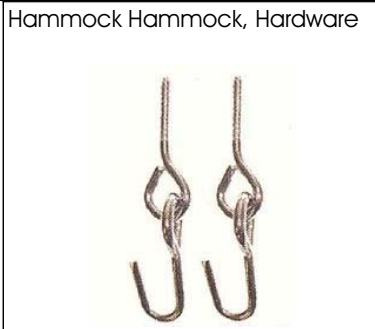

Type:: Hammock  
 L: 60in W: 82in H: in  
 Natural, Poly rope

Hammock Hammock, 2 Seater  
 ID# 5659  
 2 person Poly rope Hammock, Navy

Type:: Hammock  
 L: 60in W: 80in H: in  
 Navy, Poly rope

Hammock Hammock, 2 Seater  
 ID# 5657  
 2 person Poly rope Hammock, sand

Type:: Hammock  
 L: 60in W: 80in H: in  
 Sand, Poly rope

**Hammocks**

**Fabric**

Hammock, Hardware

Hammock Hammock, Hardware  
 ID# 4042  
 Eye Hooks & Screws

Type:: Hammock, Hardware  
 L: in W: in H: in  
 Galv Steel