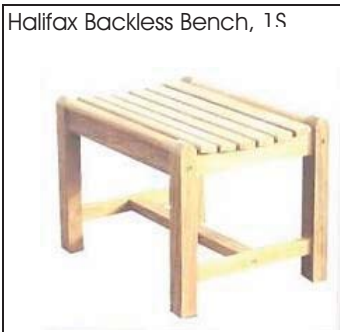

Benches
Timber

Backless Bench,
1S

ID# 3551
Halifax Backless Bench (24")

Type:: Bench, Backless
L: 24in W: 18in H: 18in

Teak, Natural