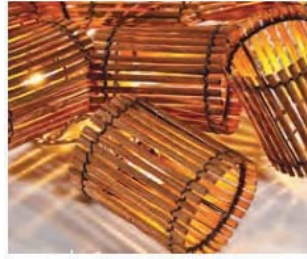

Tiki String Lights

ID# 6237

Tiki light string 9.5" / 10 lanterns per

Type:: Lighting

L: 9in W: 9in H: 4in

Bamboo

Accessories

Timber